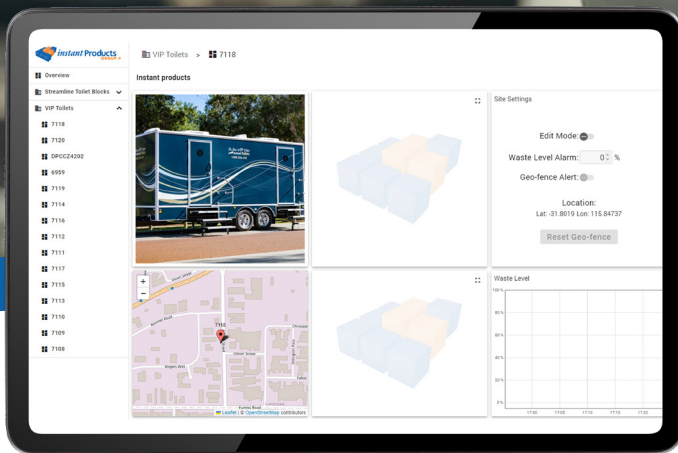

Introducing Toilet-iQ

Live Remote Monitoring

Instant Toilets & Showers Toilet-iQ system brings artificial intelligence into your toilet or ablation block, delivering peace of mind to Project and Site Managers by eliminating potential hazards and risks associated with self contained units.

Toilet iQ has been designed to offer live monitoring of a toilet or ablation block anywhere* (providing 4G or WIFI with internet connectivity is available). With Toilet-iQ you have the ability to not only monitor the status of the waste tank but you can control how you want to be alerted (SMS/Email) and when.