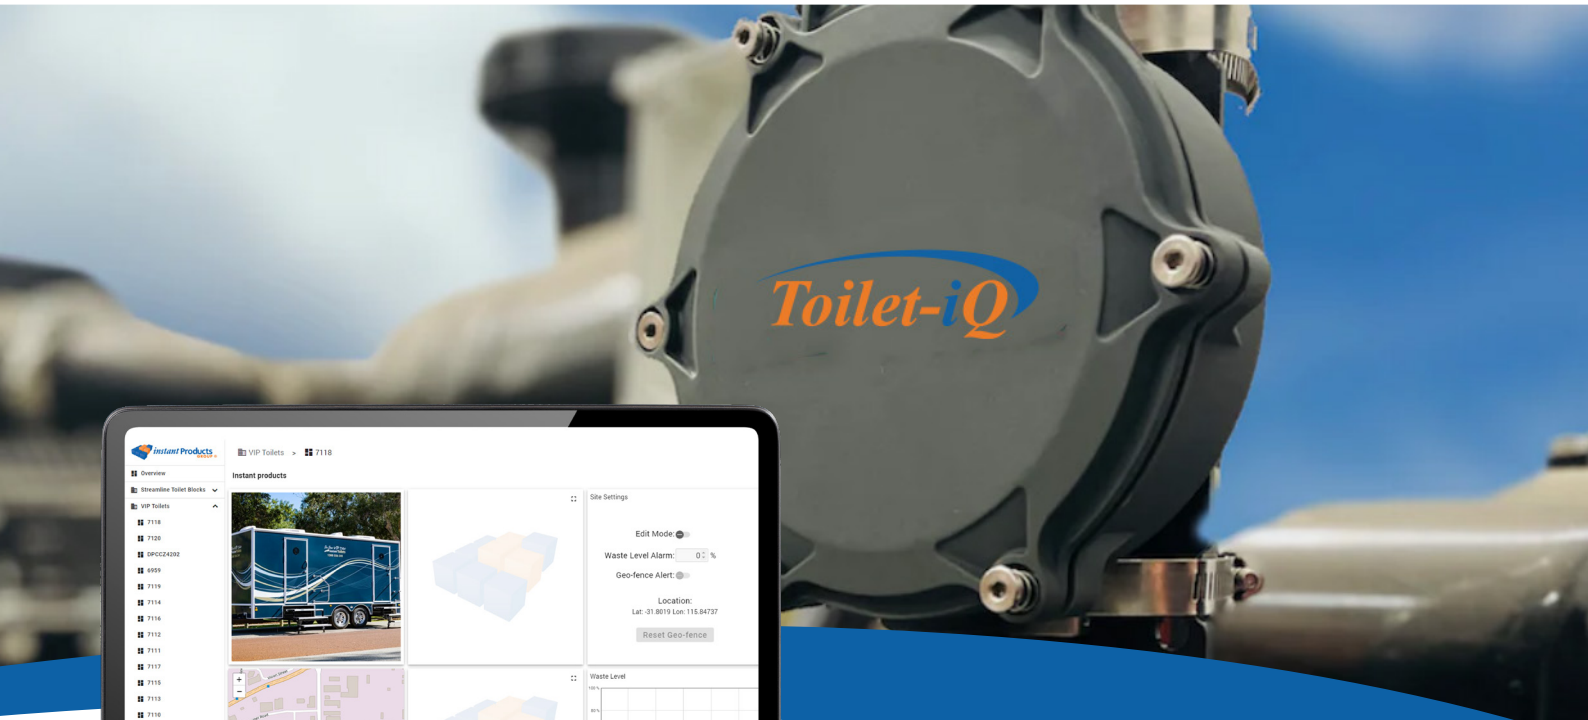

Introducing Toilet-iQ

Live Remote Monitoring

Instant Toilets & Showers Toilet-iQ system brings artificial intelligence into your toilet or ablation block, delivering peace of mind to Project and Site Managers by eliminating potential hazards and risks associated with self contained units.

Toilet iQ has been designed to offer live monitoring of a toilet or ablation block anywhere* (providing 4G or WIFI with internet connectivity is available). With Toilet-iQ you have the ability to not only monitor the status of the waste tank but you can control how you want to be alerted (SMS/Email) and when.